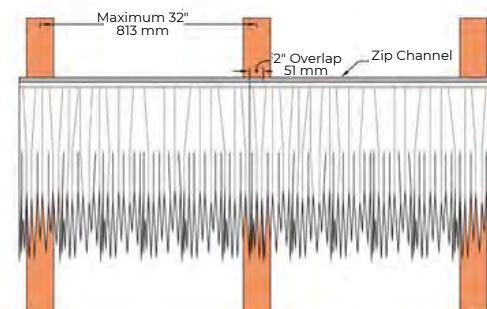

BEST - Extended Eave

The BEST Solution for Open Vertical Batten Structures

- ✓ NO SAGGING BETWEEN RAFTERS
- ✓ LESS WOOD, LESS FIRE RISK
- ✓ SAVES TIME AND MONEY

Beautiful
Inside &
Out

Interior

Exterior

Product Details

Part Numbers	Weathered Palm Non-FR	Weathered Palm + Fire Retardant	New Palm Non-FR	New Palm + Fire Retardant
Field Shingle	510801-WP	510901-WP	510601-NP	510701-NP
Extended Eave	510812-WP	510912-WP	510612-NP	510712-NP
Hip/Ridge Shingle	410810-WP	410910-WP	410610-NP	410710-NP

ROOFING CONFIGURATIONS
All Sloped Roofs
4/12 (18°) or greater Roof Pitch

Field Shingles and Extended Eave come only in the folded pattern

Quick, easy installation that can be
DIY or professionally installed.